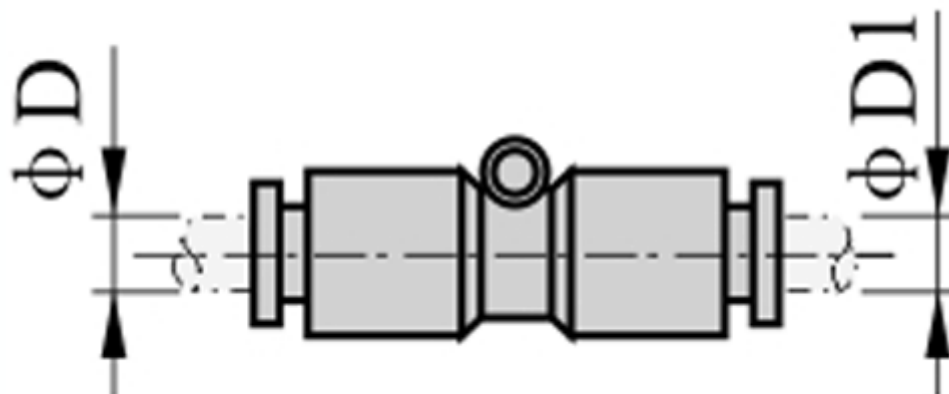

Data Sheet

Article number: 58EPU6

Description: Fitting EPU6

Straight connector, tube diameter 6-6

Measures

D = 6

D1 = 6